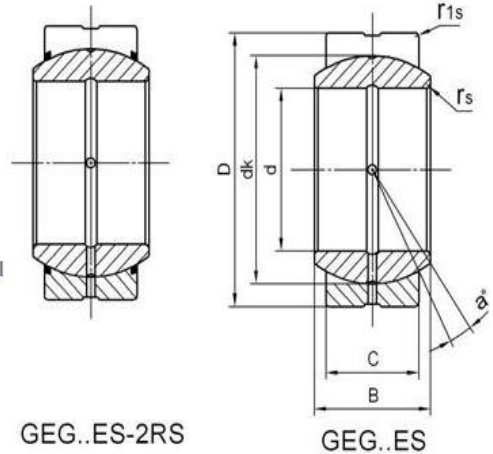

Spherical Plain Bearings are manufactured in a wide variety of materials and are designed to offer bearing solutions in almost any operating environment. LS Bearings offers a complete line of Spherical Plain Bearings available in inch and metric.

**Spherical plain bearing: GEG-ES-2RS Series**

**Inner Race:** Gcr15 Steel, hardened HRC 58-64, surface phosphated.  
**Outer Race:** Gcr15 Steel, hardened HRC 54-60, surface phosphated.  
**Bore size  $d \geq 120\text{mm}$ :** Inner and outer race are all Gcr15 SiMn.  
**Sliding contact surfaces:** Steel/Steel