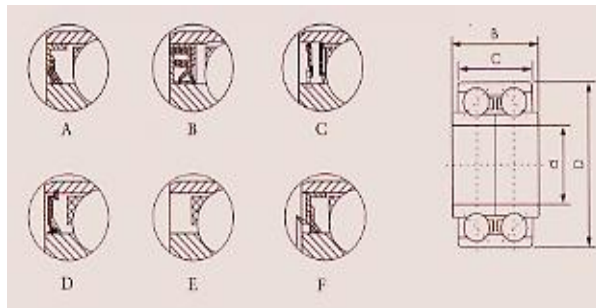

The DAC type auto front wheel bearing is a double row angular contact ball bearing incorporating an integral outer ring and two separable inner rings; which is available either with seals or without seals. Specifications

- 1.complete auto wheel bearing models
- 2.high quality high productivity
- 3.large quantity ex-stock
- 4.used for car hub industry

Auto Wheel Hub Bearings

Motion(shanghai)Industrial Development Co.,Ltd

Wheel Bearing No	Dimensions(mm)				Application
	d	D	B	C	
DAC255200206	25	52	20.6	20.6	Fiat, Seat
DAC255200206A	25	52	20.6	20.6	Fiat, Seat
DAC25520037	25	52	37	37	Renault, Peugeot, Citroen
DAC25520043	25	52	43	43	Renault, Peugeot, Citroen
DAC25550043	25	55	43	43	Renault, Peugeot, Citroen
DAC27600050	27	60	50	50	Nissan
DAC28580042	28	58	42	42	27BWD01J
DAC28610042	28	61	42	42	TOYOTA
DAC30600037	30	60	37	37	Fiat, Lada, Lancia, Seat, Volvo
DAC30600337	30	60.03	37	37	Fiat, Lada, Lancia, Seat, Volvo
DAC30630042	30	63	42	42	30BWD01A
DAC30640042	30	64	42	42	34BWD03
DAC30650021	30	65	21	21	
DAC32720345	32	72.03	45	45	
DAC34620037	34	62	37	37	IR-8051
DAC34640037	34	64	37	37	Volkswagen, Lada, Opel, Chrysler
DAC34660037	34	66	37	37	Opel, Vauxhall
DAC35640037	35	64	37	37	510014
DAC35650035	35	65	35	35	Renault
DAC35660032	35	66	32	32	Citroen